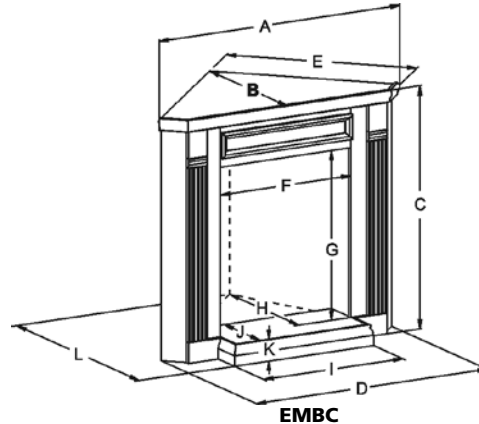

Breckenridge Mantel Specifications

Model	A Top Width	B Top Depth	C Height	D Cabinet Width	E Cabinet Depth	F Opening Width	G Opening Height	H Inside Depth	I Base Width	J Base Depth	K Base Height	L Corner Depth	Fits
EMBF-1S	56 3/4	22 1/4	51 3/8	49	19 1/8	34 1/2	33 3/4	18 1/2	38 1/2	22 1/2	3 1/4		Deluxe 32
EMBF-3S	62 3/4	25 3/4	53 3/8	55	22 5/8	40 1/2	35 3/4	22	44 1/2	22 1/2	3 1/4		Deluxe 36
EMBF-4S	66 3/4	25 3/4	53 3/8	59	22 5/8	44 1/2	35 3/4	22	48 1/2	22 1/2	3 1/4		Deluxe 42
EMBF-5S	56 3/4	27 3/4	56 5/8	49	22 5/8	34 1/2	39	24	38 1/2	22 1/2	3 1/4		Premium/Select 32
EMBF-6S	62 3/4	27 3/4	56 5/8	55	22 5/8	40 1/2	39	24	44 1/2	22 1/2	3 1/4		Premium/Select 36
EMBF-7S	66 3/4	27 3/4	56 5/8	59	22 5/8	44 1/2	39	24	48 1/2	22 1/2	3 1/4		Premium/Select 42
EMBC-1S	63	37 1/4	51 3/8	57 3/4	44 1/2	34 1/2	33 3/4	33 1/2	38 1/2	20 3/4	3 1/4	40	Deluxe 32
EMBC-3S	69	40 1/4	53 3/8	63 3/4	48 3/4	40 1/2	35 3/4	36 1/2	44 1/2	20 3/4	3 1/4	43	Deluxe 36
EMBC-4S	73	42 1/4	53 3/8	67 3/4	51 5/8	44 1/2	35 3/4	38 1/2	48 1/2	20 3/4	3 1/4	45	Deluxe 42
EMBC-5S	66 3/8	40 3/4	56 5/8	61 1/4	47	34 1/2	39	37	38 1/2	20 3/4	3 1/4	43 5/8	Premium/Select 32
EMBC-6S	72 3/8	43 3/4	56 5/8	67 1/4	51 1/4	40 1/2	39	40	44 1/2	20 3/4	3 1/4	46 5/8	Premium/Select 36
EMBC-7S	76 3/8	45 3/4	56 5/8	71 1/4	54 1/8	44 1/2	39	42	48 1/2	20 3/4	3 1/4	48 5/8	Premium/Select 42

Mantels available in cherry, dark oak, oak, nutmeg, white, unfinished hardwood, and unfinished oak.

Vent-Free appliances may be installed in an aftermarket (mobile) home where not prohibited by state or local codes. The approval (G1-0504-90B) has been granted subject to the installation in compliance with CMR 248, 527 CMR 30, Massachusetts State Plumbing Code and/or the Massachusetts Fuel Gas Code.

Empire is committed to continuous product improvement; specifications are subject to change without notice. Dimensions in this brochure are approximate; read and follow the framing dimensions in the owners manual supplied with your Empire product. Flame size, shape, and color will vary from photos. Our mantels feature natural veneers and hand-rubbed finishes - wood grain and color will vary. Adjust light levels and use "natural light" incandescent bulbs to enhance the dramatic look for your wooden mantel.

Member of the following industry associations:

This appliance is design-certified to the ANSI standard by:

Empire Comfort Systems
918 Freeburg Ave.
Belleville, IL 62220-2623
E-mail: info@empirecomfort.com

WMH-00545 11/9/10