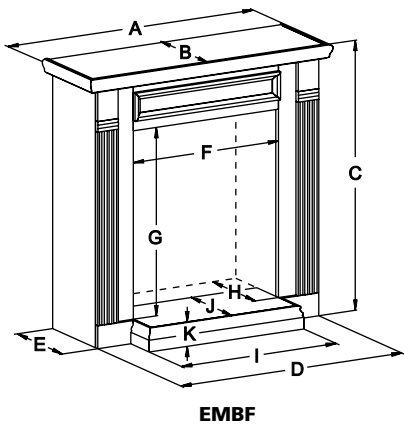

Breckenridge Mantel Specifications

Model	A Top Width	B Top Depth	C Height	D Cabinet Width	E Cabinet Depth	F Opening Width	G Opening Height	H Inside Depth	I Base Width	J Base Depth	K Base Height	L Corner Depth	Fits
EMBF-1S	56 3/4	22 1/4	51 3/8	49	19 1/8	34 1/2	33 3/4	18 1/2	38 1/2	22 1/2	3 1/4		Deluxe 32
EMBF-3S	62 3/4	25 3/4	53 3/8	55	22 5/8	40 1/2	35 3/4	22	44 1/2	22 1/2	3 1/4		Deluxe 36
EMBF-4S	66 3/4	25 3/4	53 3/8	59	22 5/8	44 1/2	35 3/4	22	48 1/2	22 1/2	3 1/4		Deluxe 42
EMBF-5S	56 3/4	27 3/4	56 5/8	49	22 5/8	34 1/2	39	24	38 1/2	22 1/2	3 1/4		Premium/Select 32
EMBF-6S	62 3/4	27 3/4	56 5/8	55	22 5/8	40 1/2	39	24	44 1/2	22 1/2	3 1/4		Premium/Select 36
EMBF-7S	66 3/4	27 3/4	56 5/8	59	22 5/8	44 1/2	39	24	48 1/2	22 1/2	3 1/4		Premium/Select 42
EMBC-1S	63	37 1/4	51 3/8	57 3/4	44 1/2	34 1/2	33 3/4	33 1/2	38 1/2	20 3/4	3 1/4	40	Deluxe 32
EMBC-3S	69	40 1/4	53 3/8	63 3/4	48 3/4	40 1/2	35 3/4	36 1/2	44 1/2	20 3/4	3 1/4	43	Deluxe 36
EMBC-4S	73	42 1/4	53 3/8	67 3/4	51 5/8	44 1/2	35 3/4	38 1/2	48 1/2	20 3/4	3 1/4	45	Deluxe 42
EMBC-5S	66 3/8	40 3/4	56 5/8	61 1/4	47	34 1/2	39	37	38 1/2	20 3/4	3 1/4	43 5/8	Premium/Select 32
EMBC-6S	72 3/8	43 3/4	56 5/8	67 1/4	51 1/4	40 1/2	39	40	44 1/2	20 3/4	3 1/4	46 5/8	Premium/Select 36
EMBC-7S	76 3/8	45 3/4	56 5/8	71 1/4	54 1/8	44 1/2	39	42	48 1/2	20 3/4	3 1/4	48 5/8	Premium/Select 42

Mantels available in cherry, dark oak, oak, nutmeg, white, unfinished hardwood, and unfinished oak.

Vent-Free appliances may be installed in an aftermarket (mobile) home where not prohibited by state or local codes. The approval (G1-0504-90B) has been granted subject to the installation in compliance with CMR 248, 527 CMR 30, Massachusetts State Plumbing Code and/or the Massachusetts Fuel Gas Code.

Empire is committed to continuous product improvement; specifications are subject to change without notice. Dimensions in this brochure are approximate; read and follow the framing dimensions in the owners manual supplied with your Empire product. Flame size, shape, and color will vary from photos. Our mantels feature natural veneers and hand-rubbed finishes - wood grain and color will vary. Adjust light levels and use "natural light" incandescent bulbs to enhance the dramatic look for your wooden mantel.

Member of the following industry associations:

This appliance is design-certified to the ANSI standard by:

Empire Comfort Systems
918 Freeburg Ave.
Belleville, IL 62220-2623
E-mail: info@empirecomfort.com

WMH-00545 11/9/10